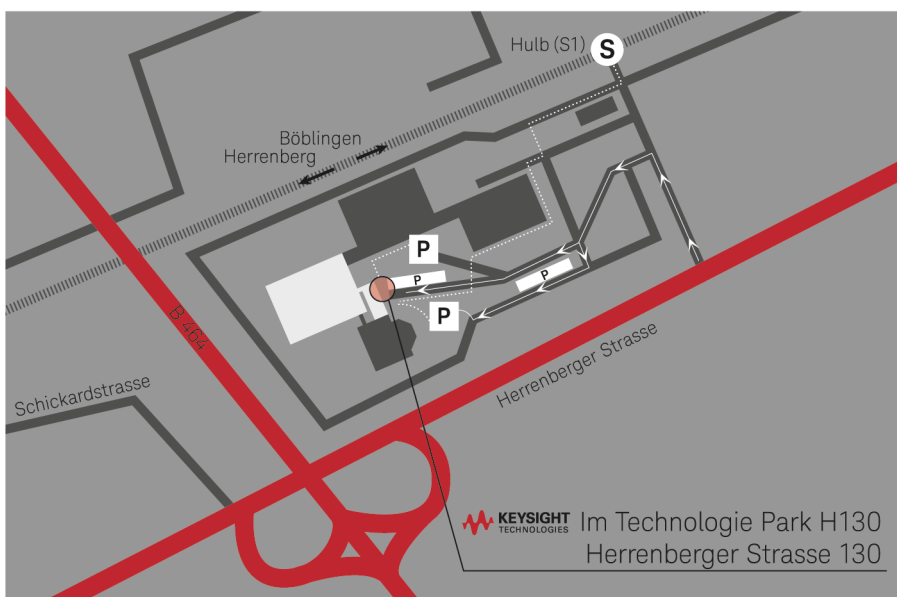

Taking the train (S-Bahn) from Stuttgart Airport
– Approx. 20 minutes, about 3 Euro
– Take the train S2 or S3 going to Stuttgart
– Get off in Stuttgart-Rohr to change trains
– Take the train S1 going to Herrenberg
– Get off at Böblingen Hulb, right in front of Technologie-Park H130 ...

Taking the train (S-Bahn) from main station Stuttgart
– Take the train S1 going to Herrenberg
– Get off at Böblingen Hulb, right in front of Technologie-Park H130 ...

Sidewalk from the station to Technologie-Park H130
– Keysight is located in the brown-glazed building directly above the train station
– The main entrance of the Keysight office is located on the back side of the building
– Please follow the sidewalk signage in the detailed map.

... from Exit Holzgerlingen (Exit 24)
– Continue on B464 and take exit Böblingen-Hulb/West
– At intersection, turn right in direction of Böblingen
– At the second traffic light, turn left into Technologie-Park H130

A81 from Singen/Lake Constance
– Exit Ehningen/Böblingen-Süd (Exit 25)
– Turn right in direction of Böblingen on B14
– At the third traffic light, turn left into Technologie-Park H130

Information and Addresses